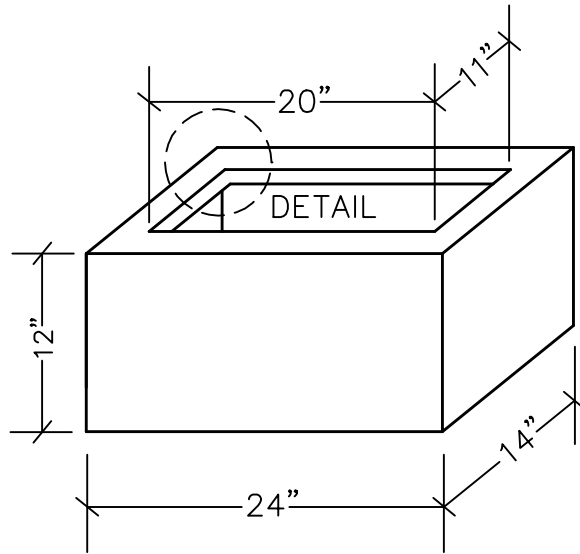

CANNON PLANTER
MODEL NUMBER 1CA-241412

DETAIL